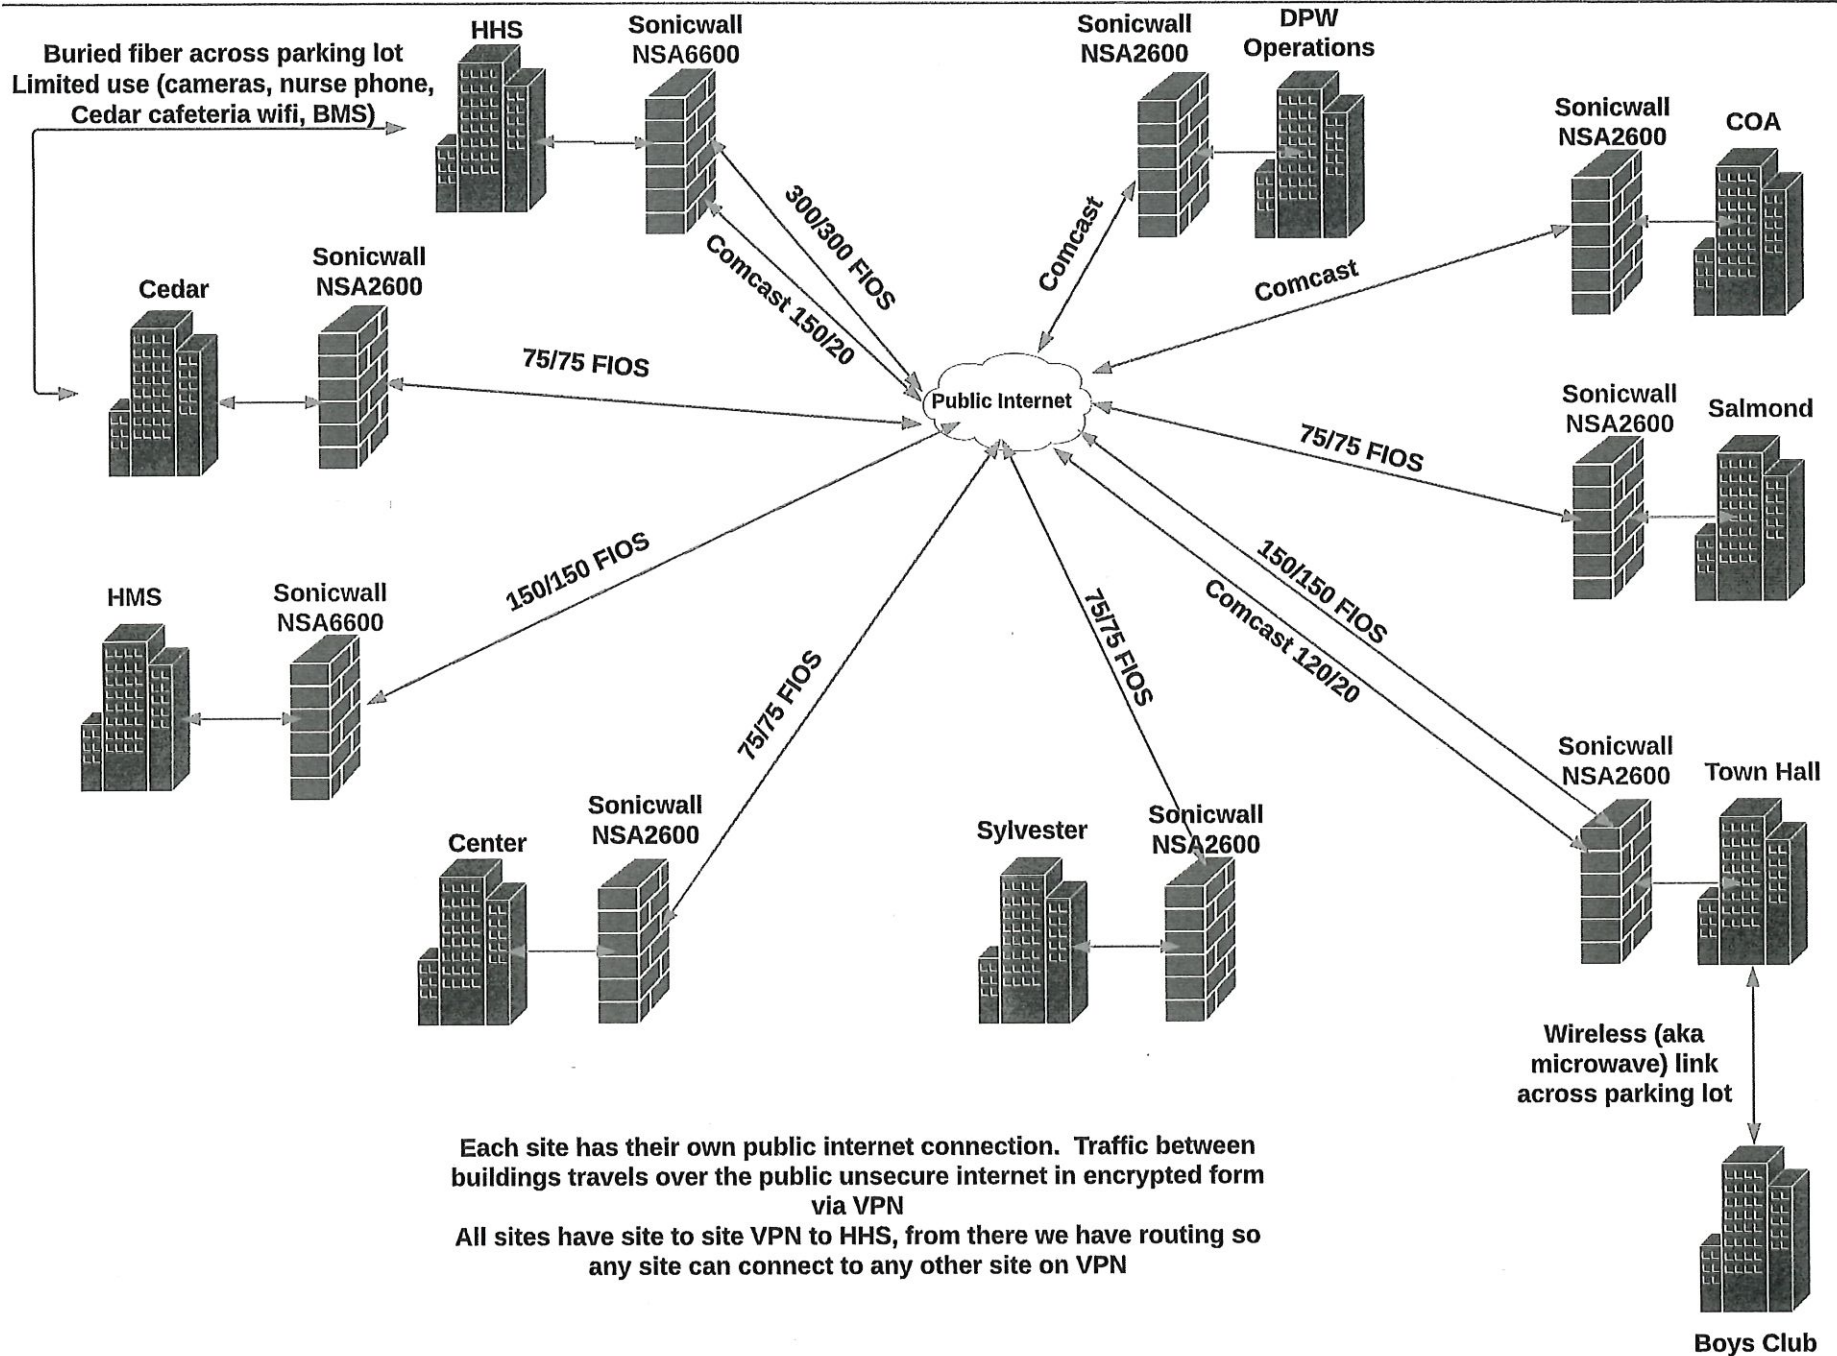

HANOVER NETWORK DIAGRAM - PROPOSED FUTURE

All sites connected via Fiber Optics with wireless/microwave backup links creating a private secure network between all buildings. Dual ISP connections from HHS servicing all buildings

TOWN OF HANOVER NETWORK DIAGRAM CORE NETWORK CURRENT STATE

HANOVER NETWORK DIAGRAM - OTHER NETWORKS - CURRENT STATE

Each building has its own public internet connection.
Sonicwall site to site vpn to Pond Street via public unsecure internet so monitoring of plants can be centralized