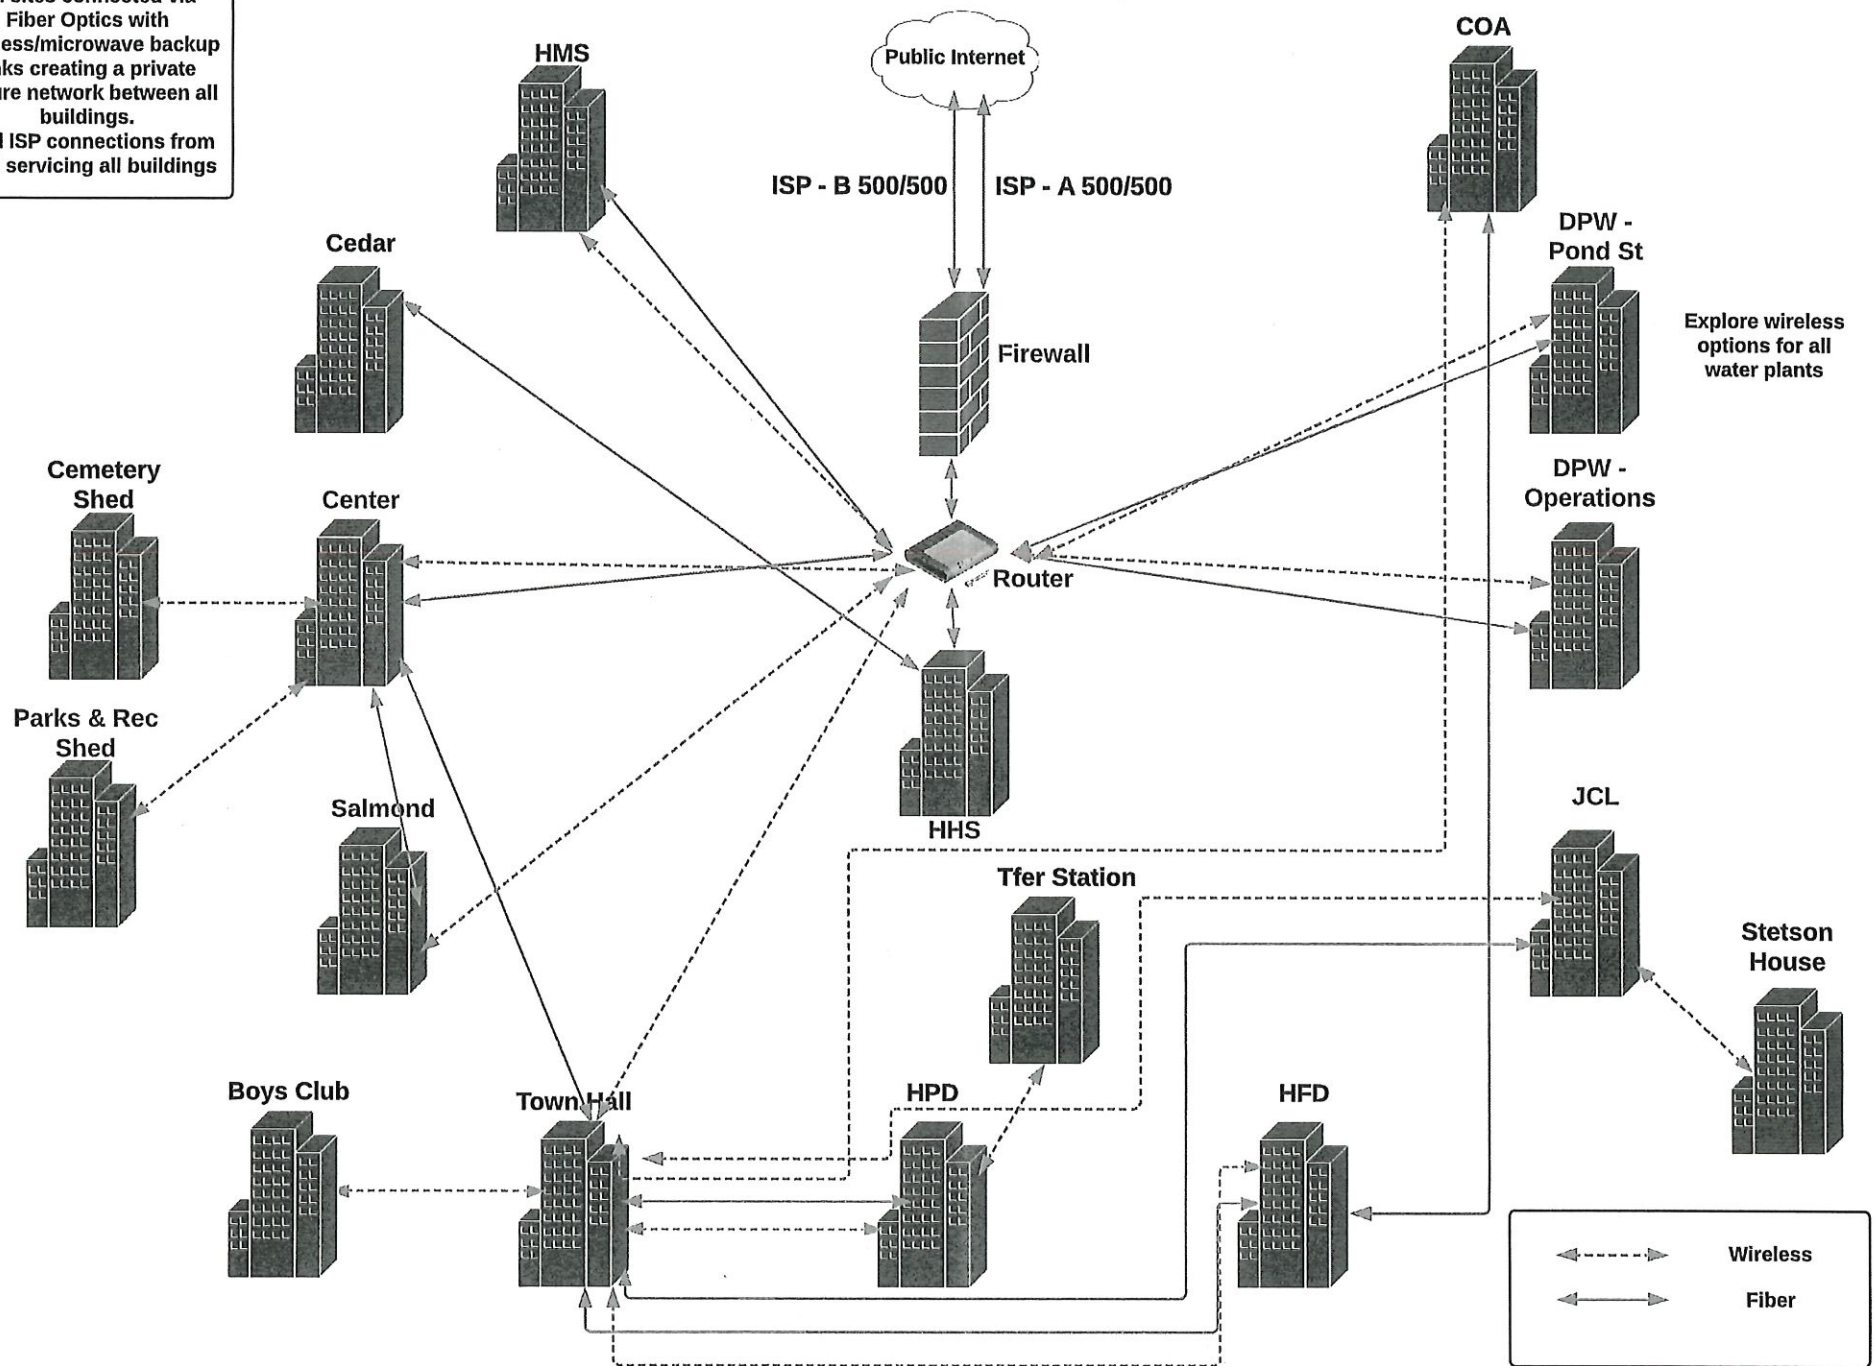

HANOVER NETWORK DIAGRAM - PROPOSED FUTURE

All sites connected via Fiber Optics with wireless/microwave backup links creating a private secure network between all buildings. Dual ISP connections from HHS servicing all buildings

TOWN OF HANOVER NETWORK DIAGRAM CORE NETWORK CURRENT STATE

HANOVER NETWORK DIAGRAM - OTHER NETWORKS - CURRENT STATE

Each building has its own public internet connection.
Sonicwall site to site vpn to Pond Street via public unsecure internet so monitoring of plants can be centralized