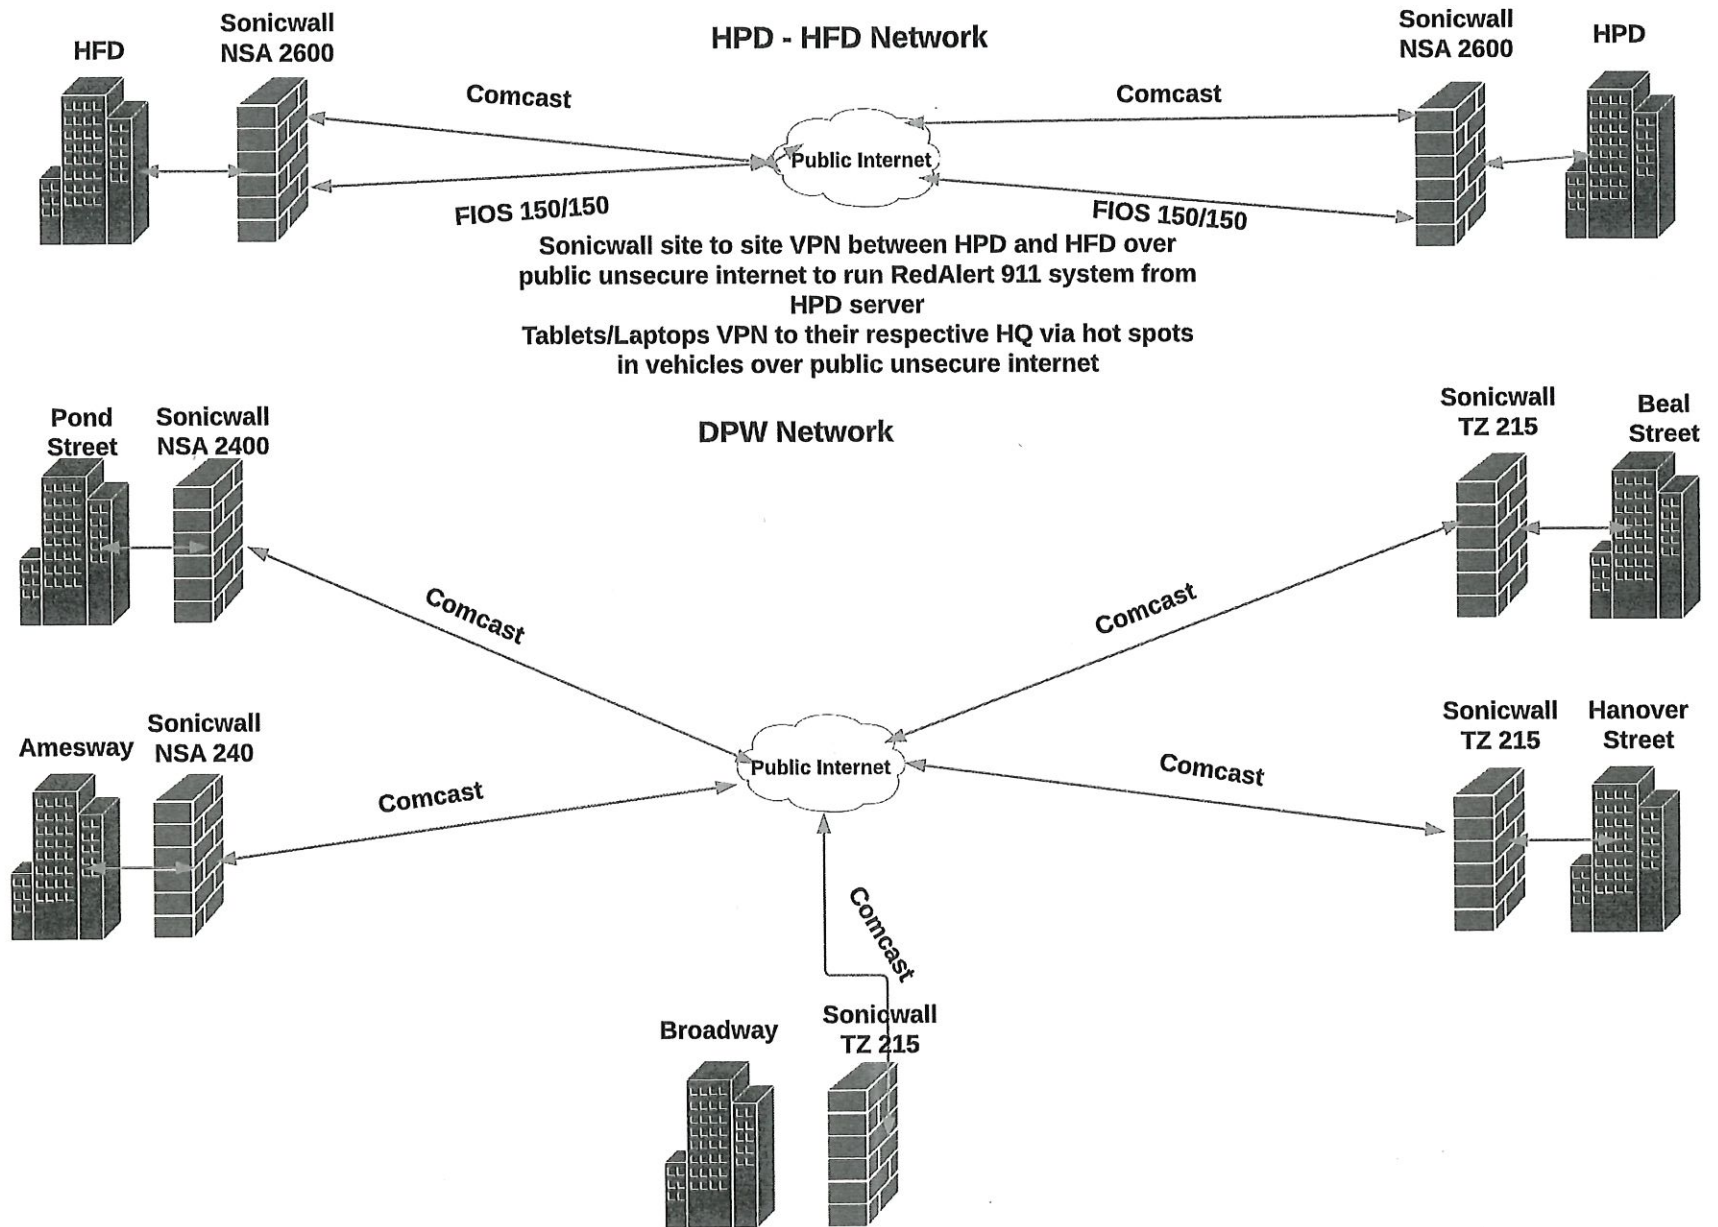

HANOVER NETWORK DIAGRAM - PROPOSED FUTURE

All sites connected via Fiber Optics with wireless/microwave backup links creating a private secure network between all buildings. Dual ISP connections from HHS servicing all buildings

TOWN OF HANOVER NETWORK DIAGRAM CORE NETWORK CURRENT STATE

HANOVER NETWORK DIAGRAM - OTHER NETWORKS - CURRENT STATE

Each building has its own public internet connection.
Sonicwall site to site vpn to Pond Street via public unsecure internet so monitoring of plants can be centralized